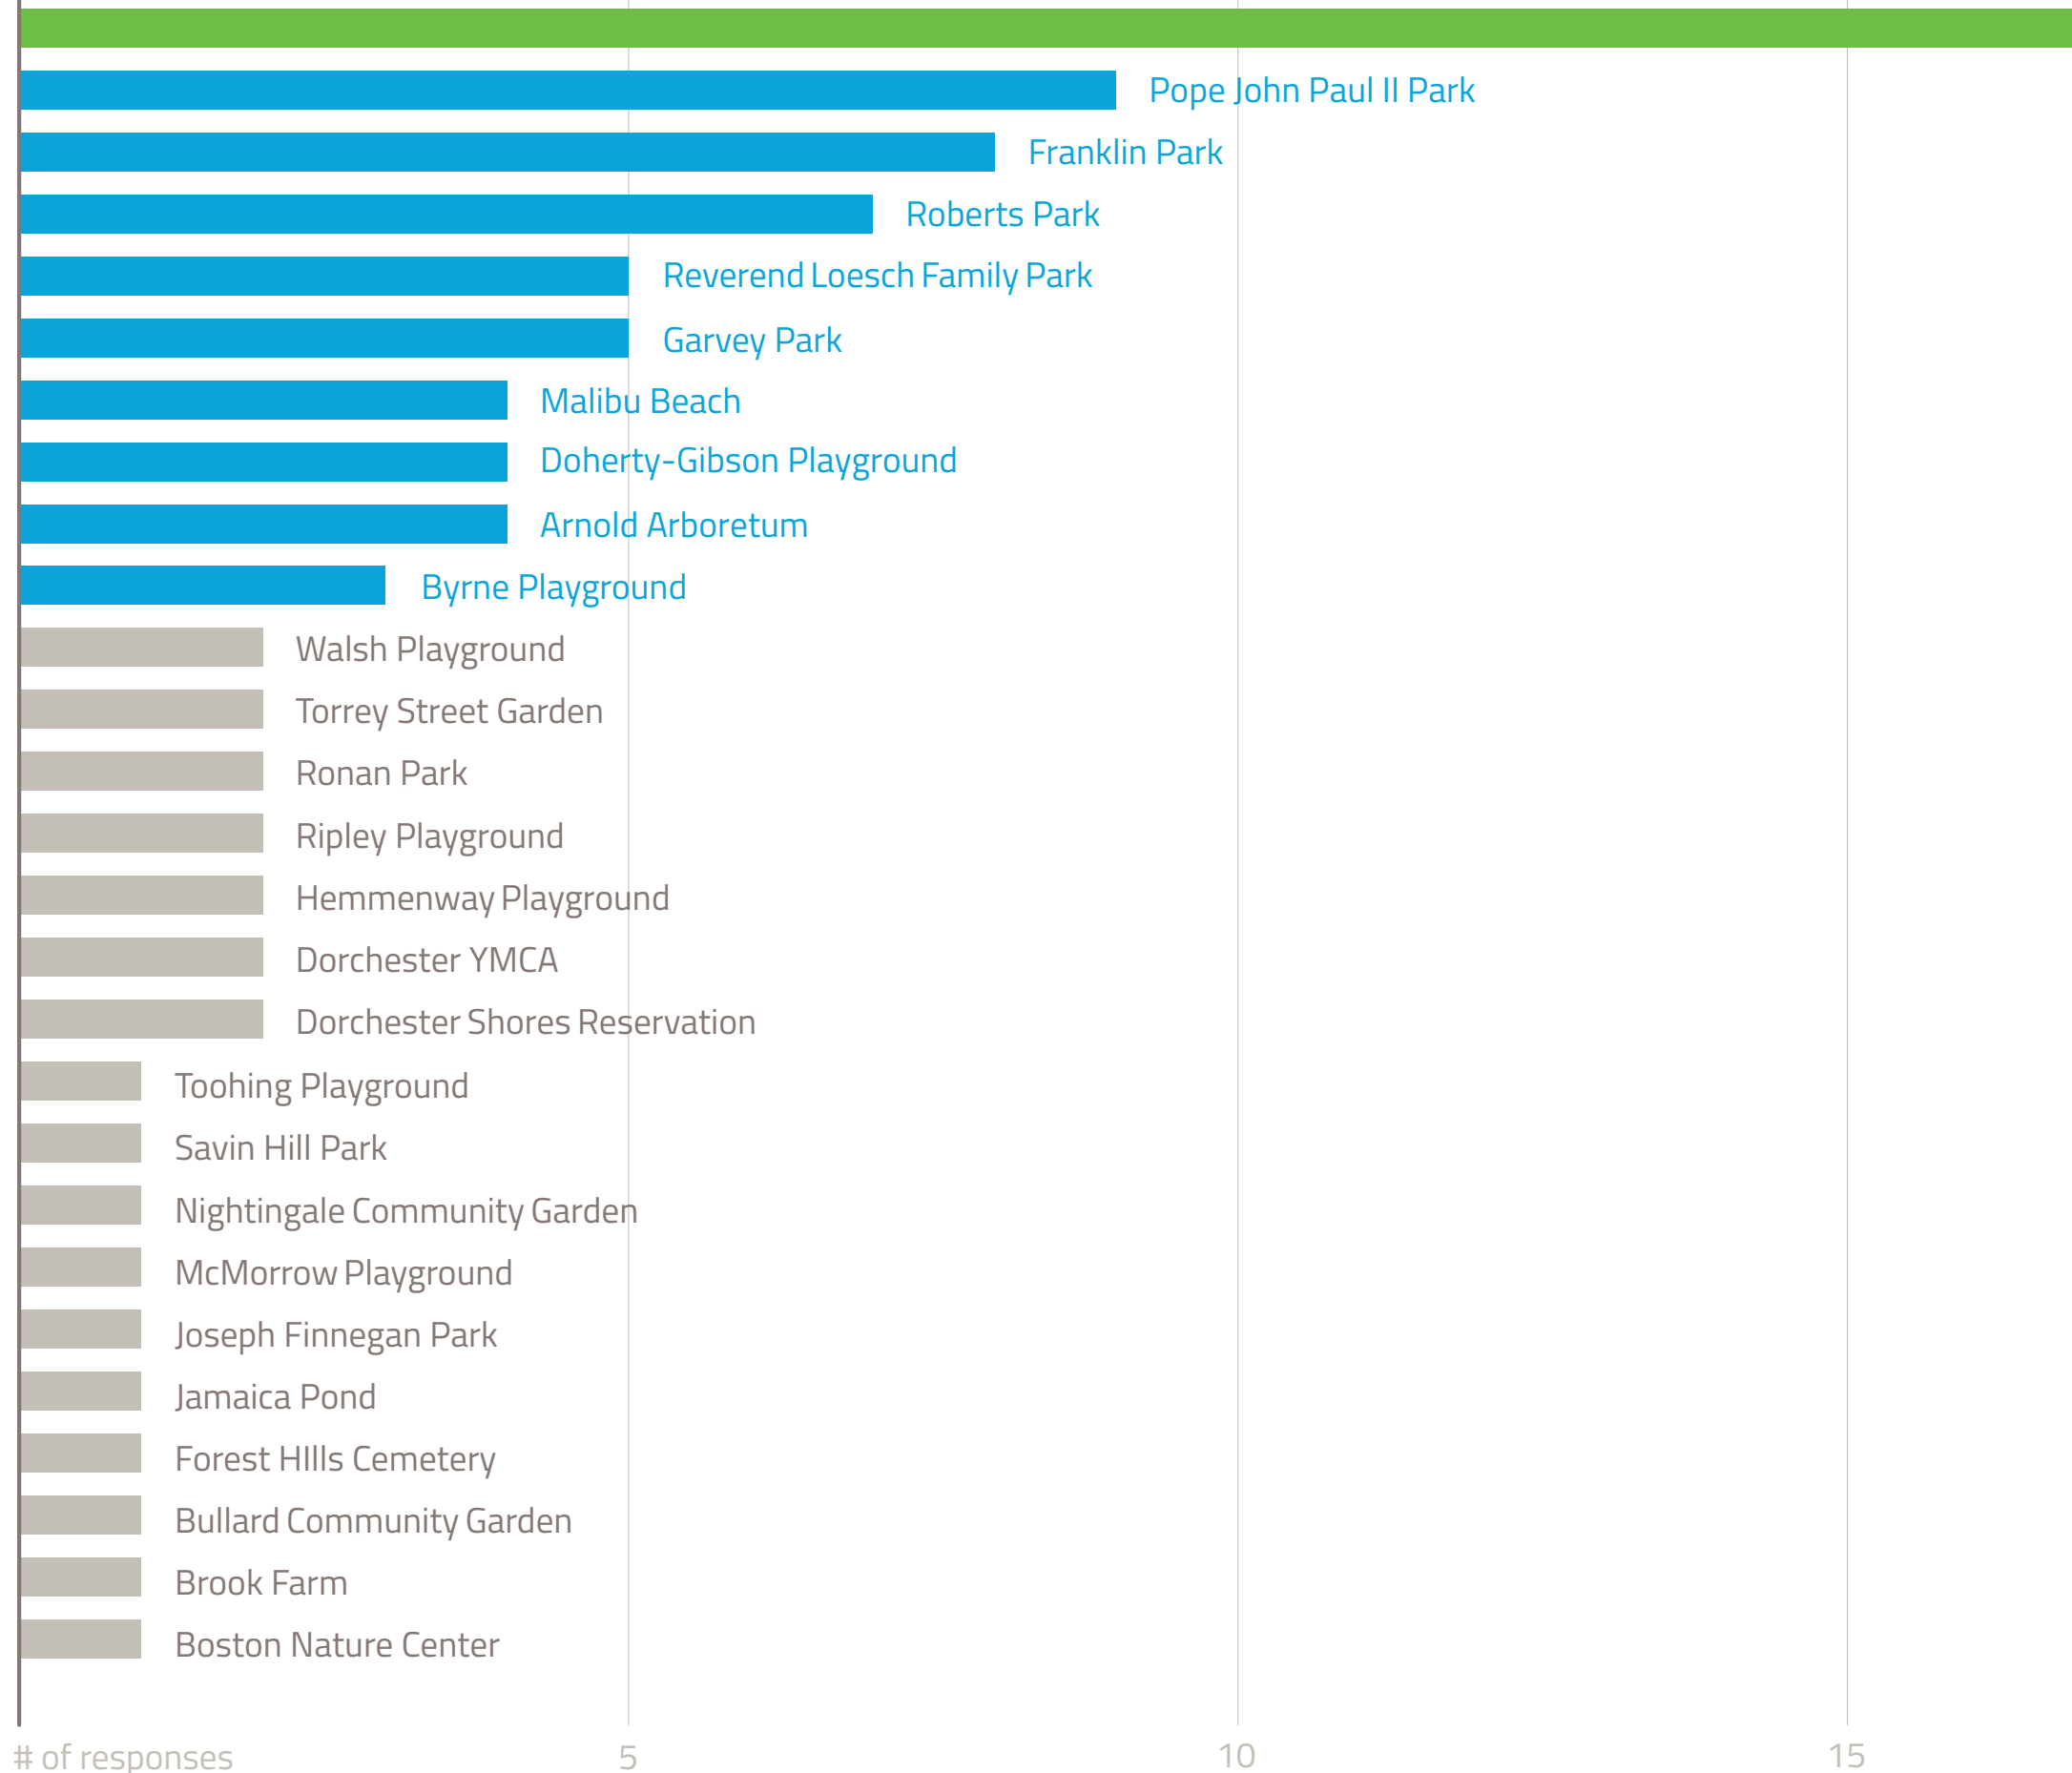

Boston Open Streets Data for DOT Greenway

what parks do you visit most?

The
Neponset River
Greenway
is a community
favorite.

Physical amenities are valued most.

Why do you love your favorite parks ?

What stops you from visiting parks & open spaces near your home?

It takes too much time to get there

41 %

The spaces near me do not feel safe

22 %

Those close to me do not have the things I want

22 %

I don't know where they are

22 %

I prefer to spend time inside

16 %

The spaces near me are not well cared for

12 %

Travel time is the most significant barrier to visiting parks

Those who experience multiple barriers feel...

It takes too much time to get there