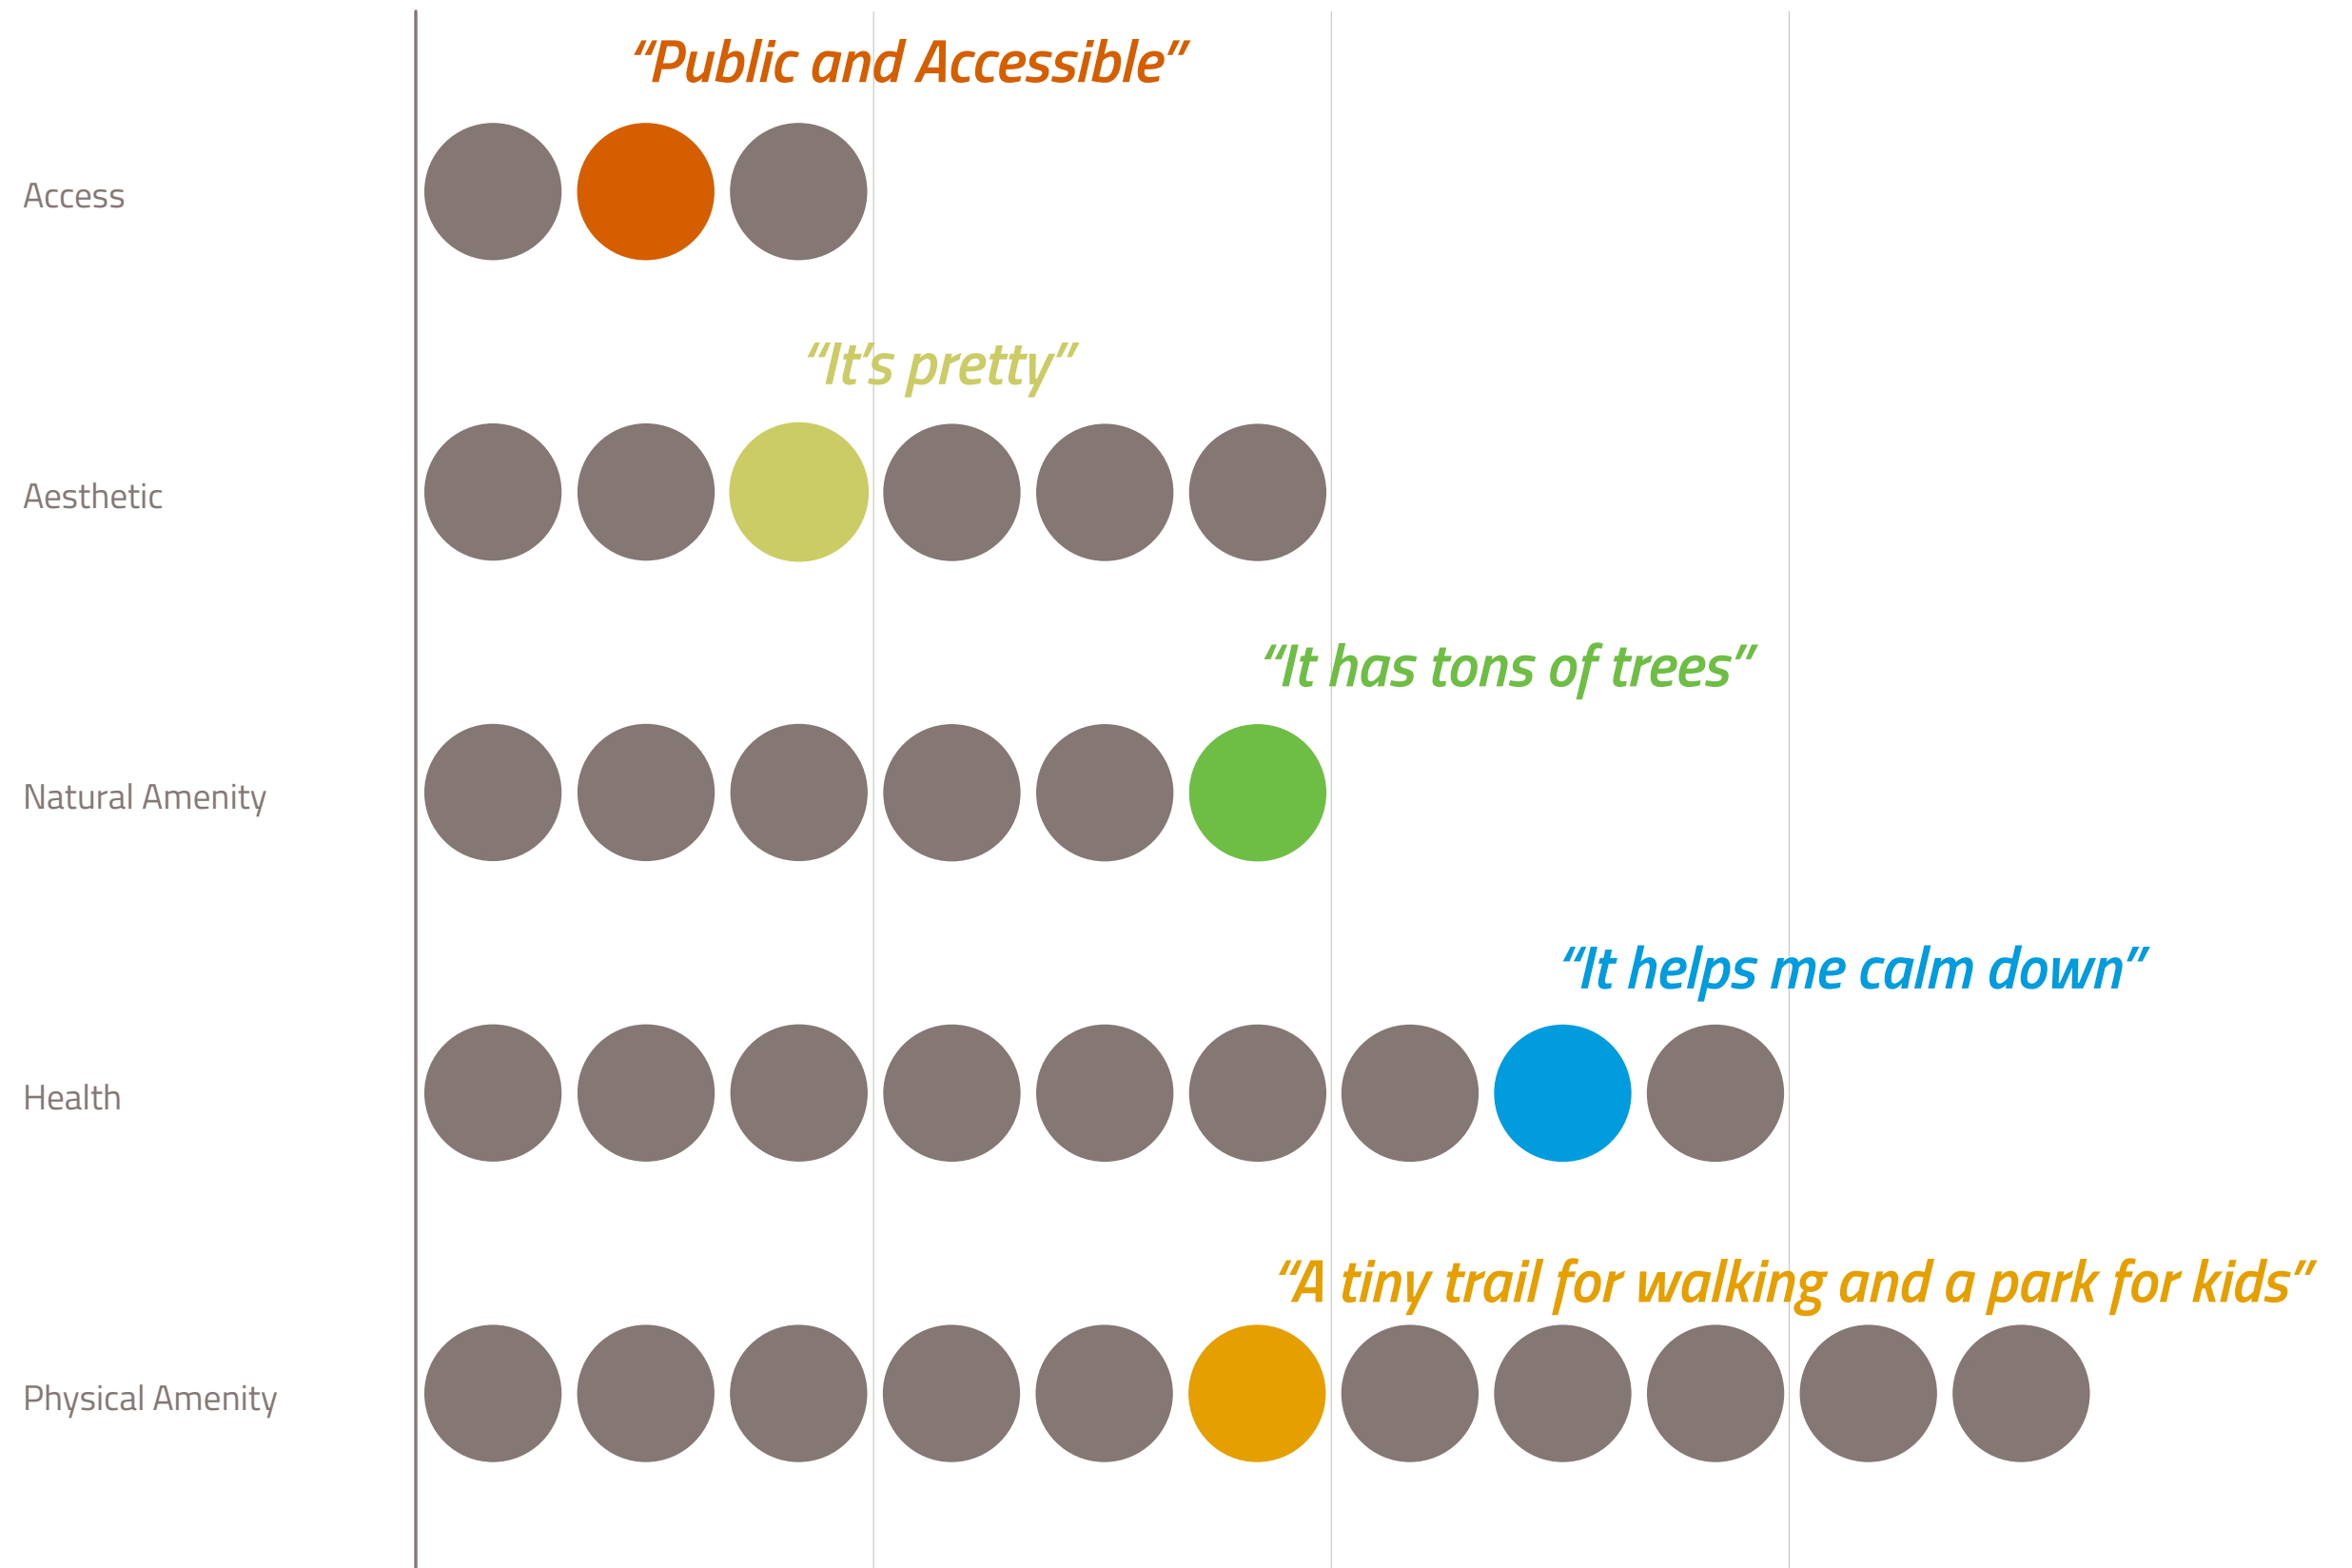

Boston Open Streets Data for DOT Greenway

what parks do you visit most?

The
Neponset River
Greenway
is a community
favorite.

Physical amenities are valued most.

Why do you love your favorite parks ?

What stops you from visiting parks & open spaces near your home?

It takes too much time to get there

41 %

The spaces near me do not feel safe

22 %

Those close to me do not have the things I want

22 %

I don't know where they are

22 %

I prefer to spend time inside

16 %

The spaces near me are not well cared for

12 %

Travel time is the most significant barrier to visiting parks

Those who experience multiple barriers feel...

It takes too much time to get there

The spaces near me do not feel safe

Active Recreation is most desired.

I wish I had a place in my neighborhood to...