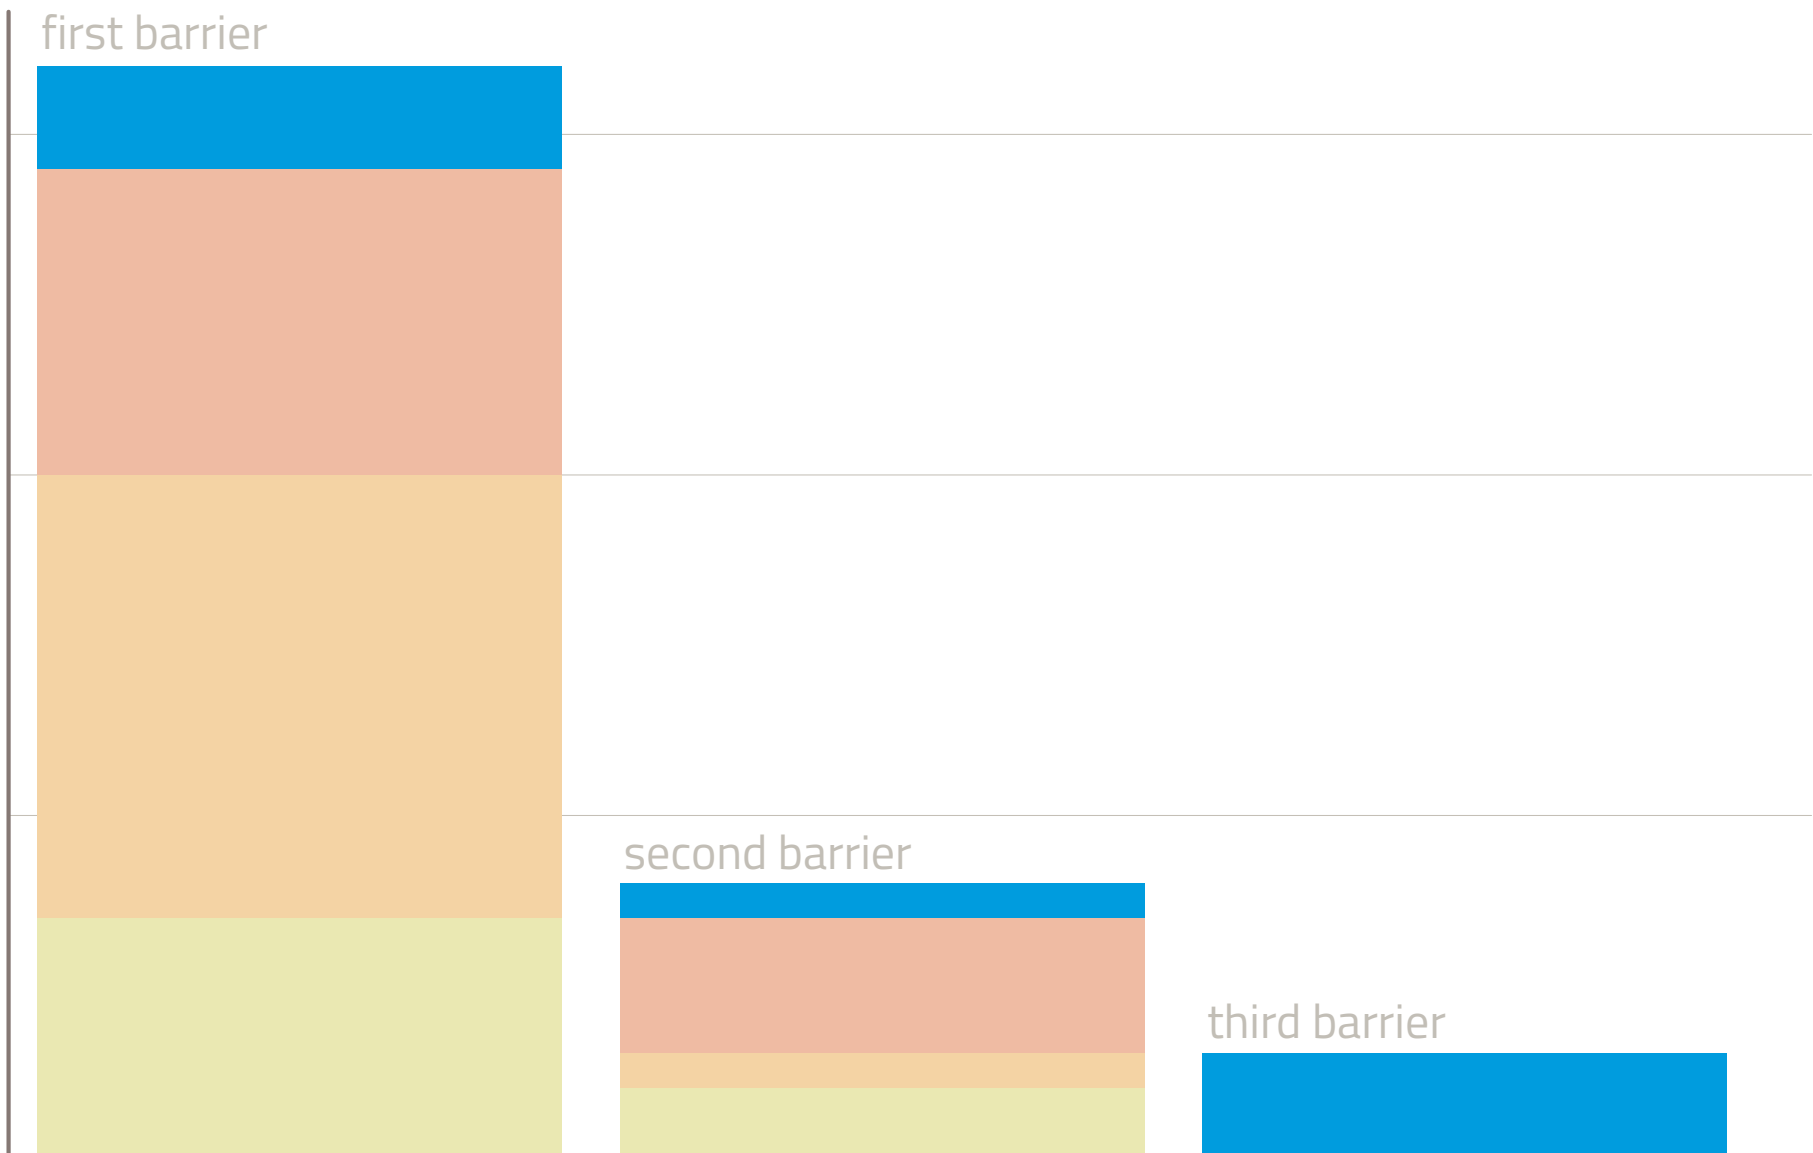

Those who experience multiple barriers feel...

It takes too much time to get there

The spaces near me do not feel safe